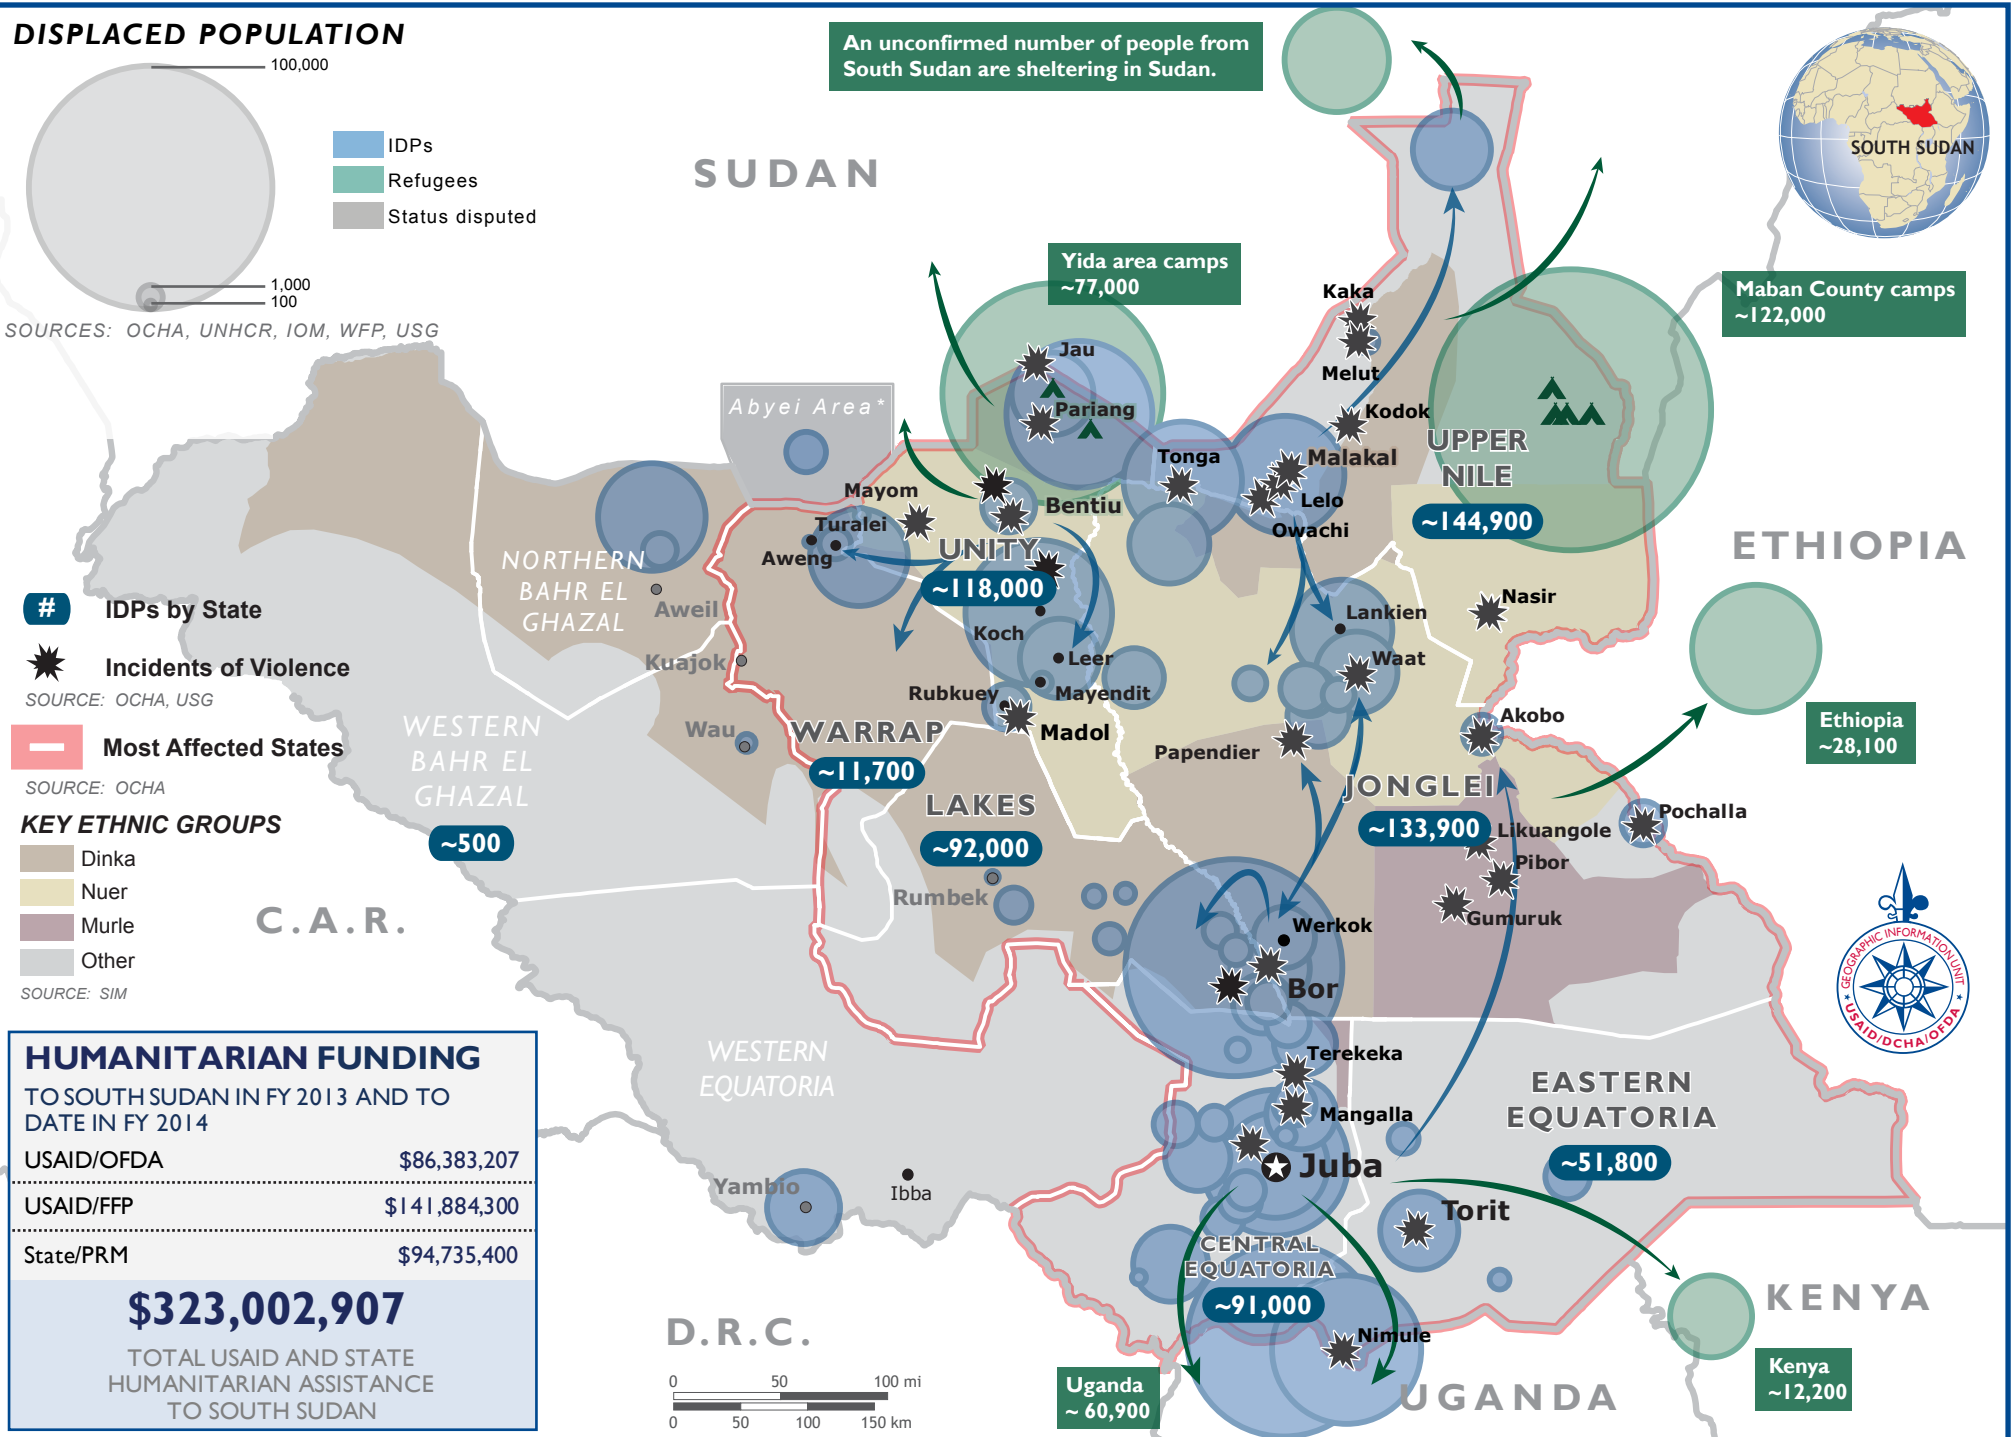

DISPLACED POPULATION

SOURCES: OCHA, UNHCR, IOM, WFP, USG

IDPs by State

★ Incidents of Violence

SOURCE: OCHA, USG

— Most Affected States

SOURCE: OCHA

KEY ETHNIC GROUPS

- Dinka
- Nuer
- Murle
- Other

SOURCE: SIM

HUMANITARIAN FUNDING

TO SOUTH SUDAN IN FY 2013 AND TO DATE IN FY 2014

USAID/OFDA	\$86,383,207
USAID/FFP	\$141,884,300
State/PRM	\$94,735,400

\$323,002,907

TOTAL USAID AND STATE
HUMANITARIAN ASSISTANCE
TO SOUTH SUDAN

An unconfirmed number of people from South Sudan are sheltering in Sudan.

D.R.C.