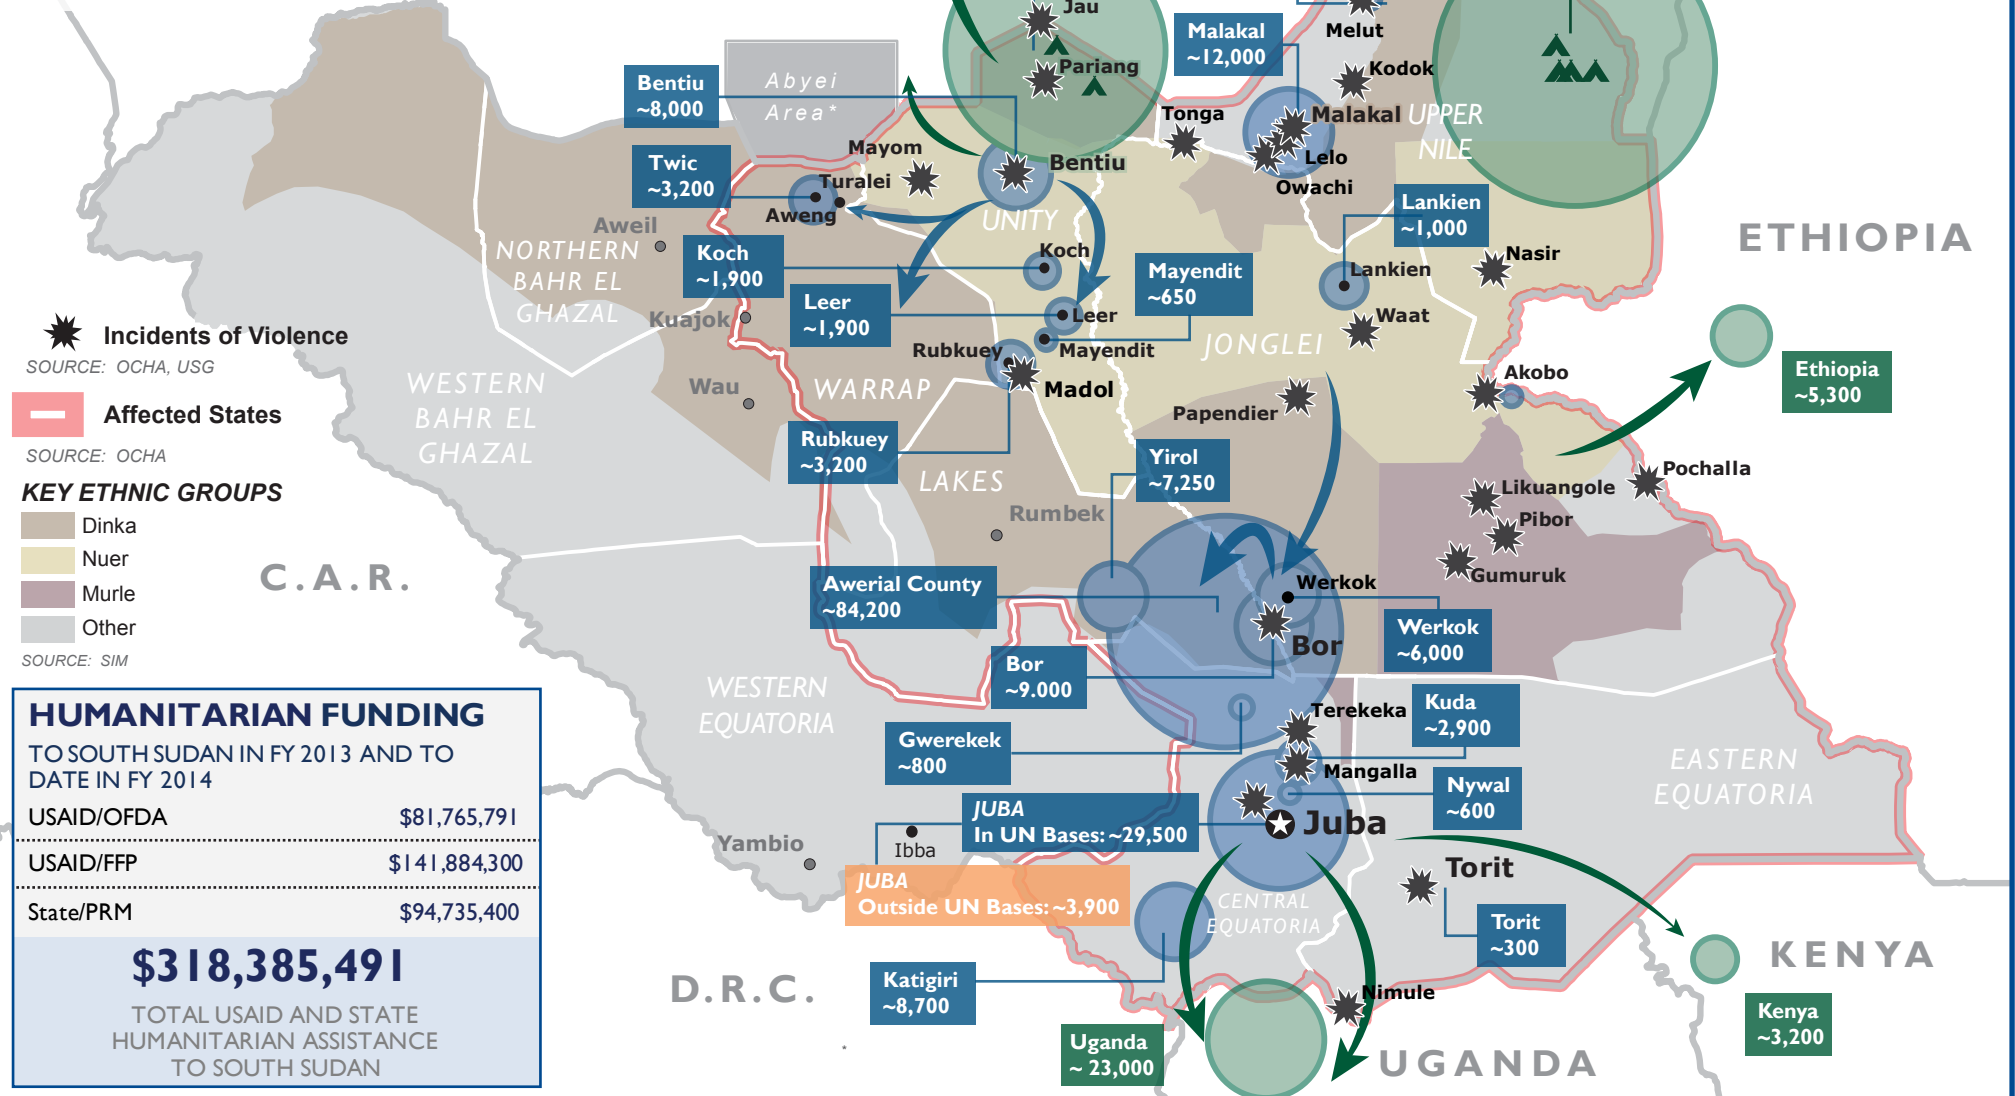

## DISPLACED POPULATION

■ IDPs  
■ Refugees

SOURCES: OCHA, UNHCR, IOM, WFP, USG

An unconfirmed number of people from South Sudan are sheltering in Sudan as of January 4.

★ Incidents of Violence  
SOURCE: OCHA, USG

— Affected States  
SOURCE: OCHA

**KEY ETHNIC GROUPS**

- Dinka
- Nuer
- Murle
- Other

SOURCE: SIM

## HUMANITARIAN FUNDING

TO SOUTH SUDAN IN FY 2013 AND TO DATE IN FY 2014

USAID/OFDA	\$81,765,791
USAID/FFP	\$141,884,300
State/PRM	\$94,735,400
<b>TOTAL USAID AND STATE HUMANITARIAN ASSISTANCE TO SOUTH SUDAN</b>	<b>\$318,385,491</b>

The boundaries and names used on this map do not imply official endorsement or acceptance by the U.S. Government. \* Final sovereignty status of Abyei Area pending negotiations between South Sudan and Sudan.